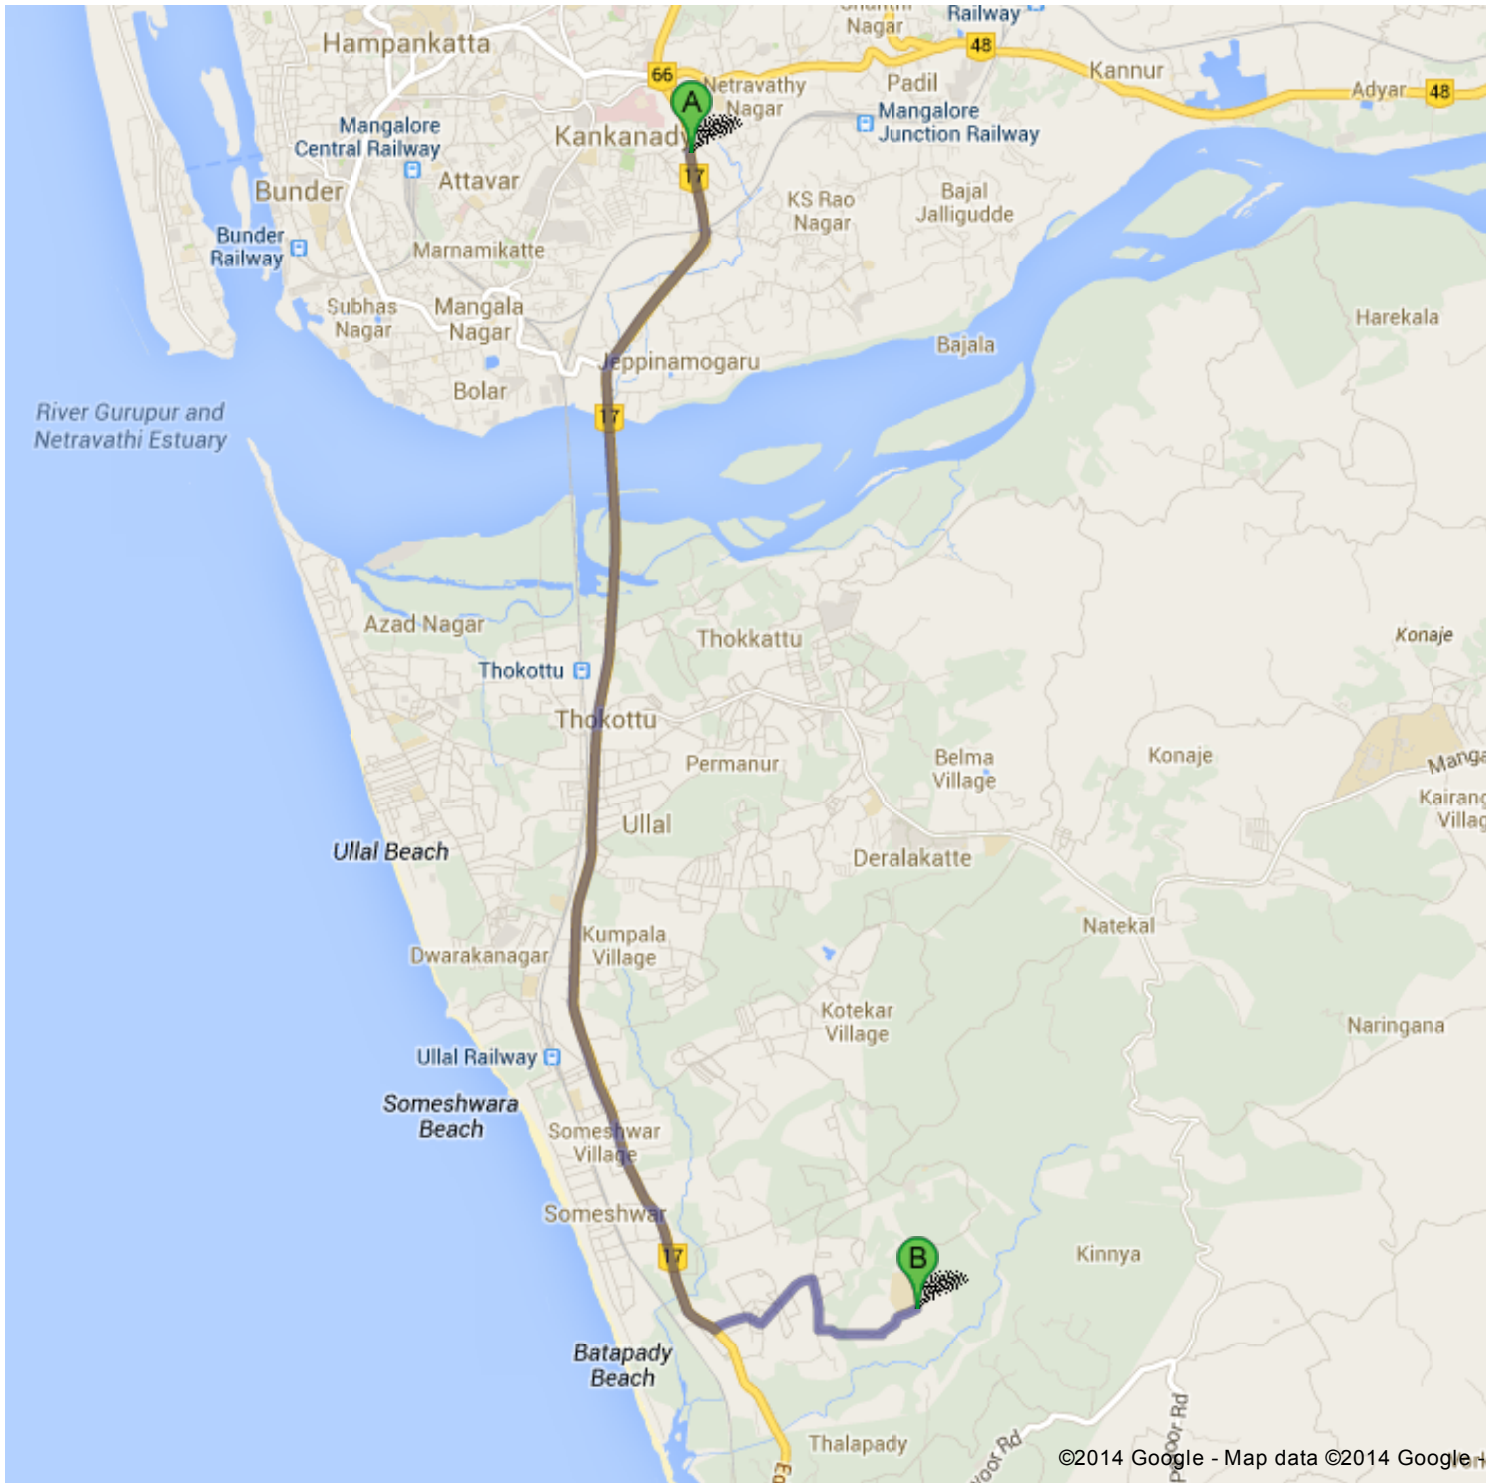

Directions to Sharada Vidyanikethana Public School
devi nagar post talapady off 575022, Thalapady, Karnataka 575023
13.5 km – about 27 mins

**YogishGarage**

Edapally - Panvel Hwy, Pumpwell, Mangalore, Karnataka 575007

1. Head towards **Guruprasad Ln**
south on Edapally - Panvel Hwy

go 11.0 km
total 11.0 km

2. Turn left

go 1.1 km
total 12.1 km

3. Turn right
Destination will be on the left

go 1.4 km
total 13.5 km

**Sharada Vidyanikethana Public School**

devi nagar post talapady off 575022, Thalapady, Karnataka 575023

These directions are for planning purposes only. You may find that construction projects, traffic, weather, or other events may cause conditions to differ from the map results, and you should plan your route accordingly. You must obey all signs or notices regarding your route.