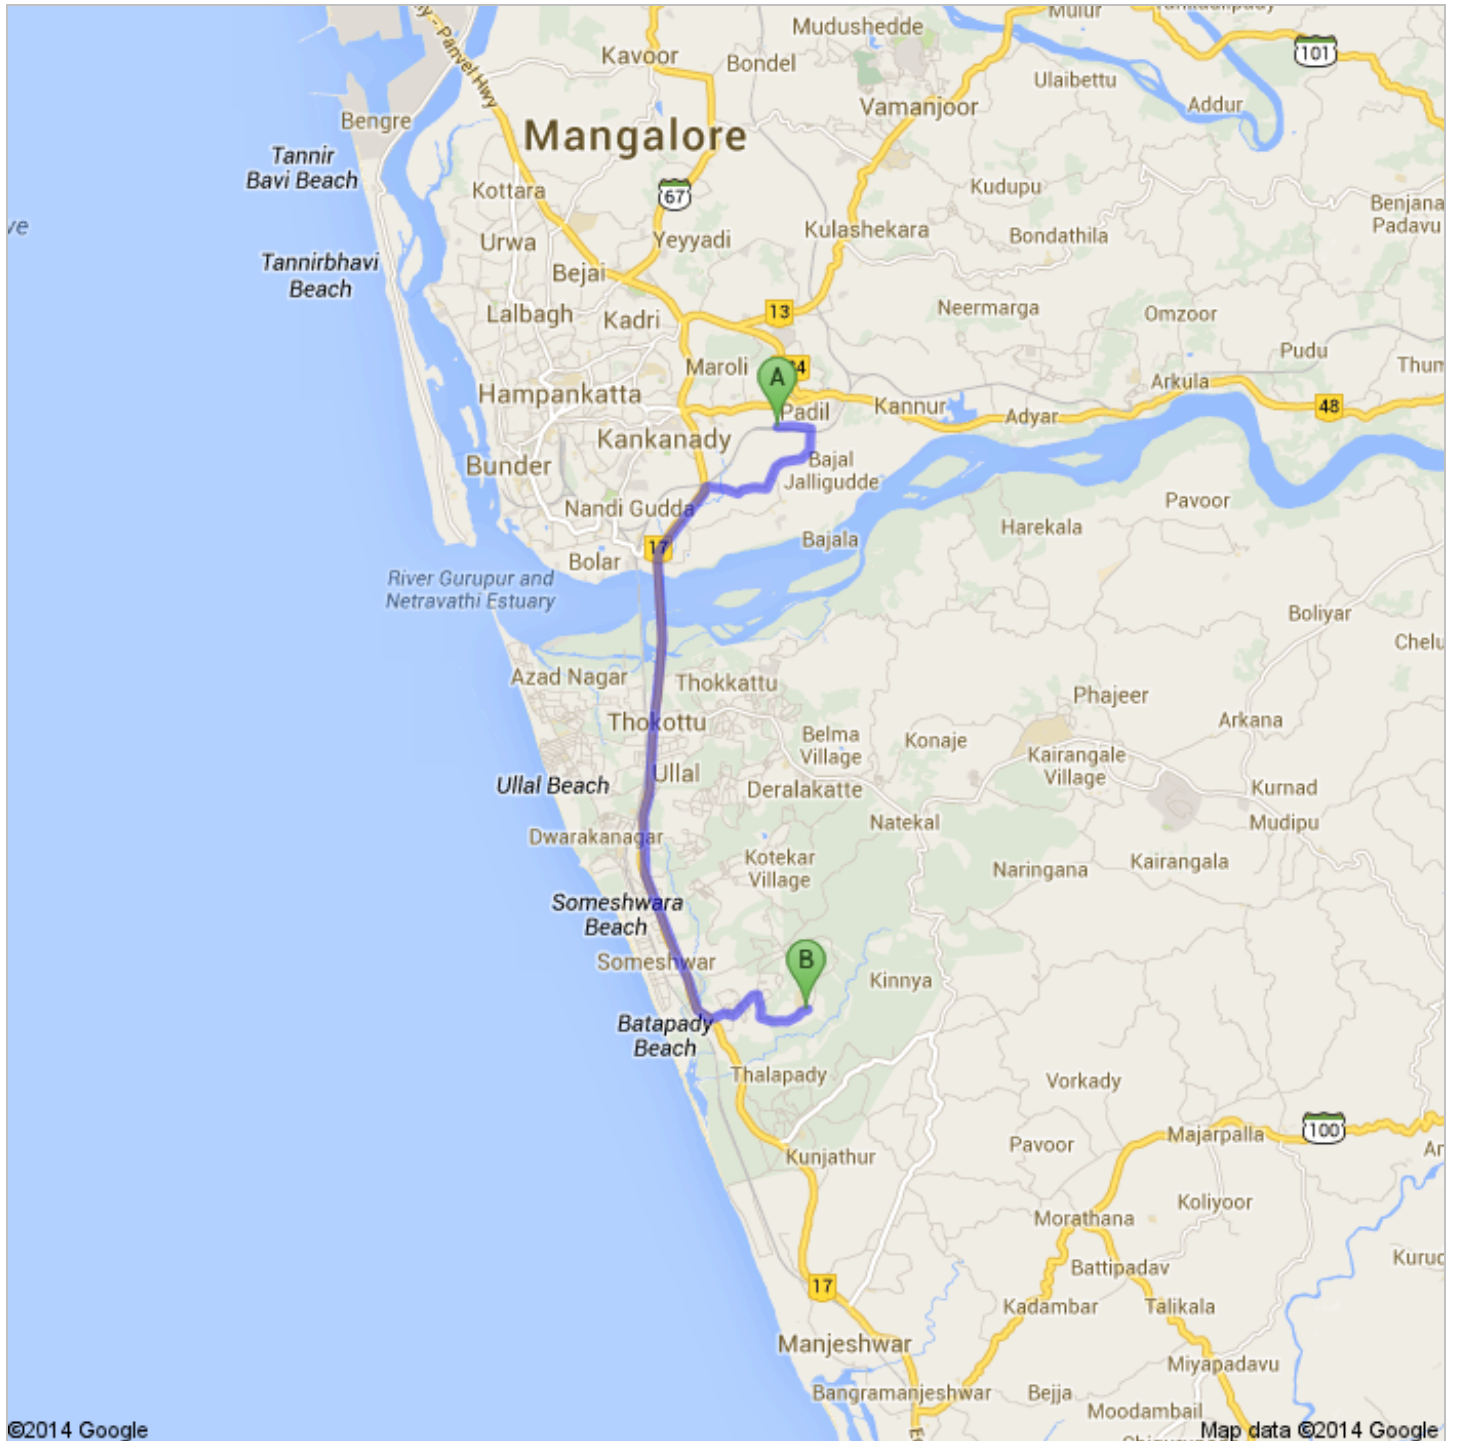

Directions to Sharada Vidyanikethana Public School
devi nagar post talapady off 575022, Thalapady, Karnataka 575023
16.2 km – about 34 mins

A **Mangalore Junction Railway Station Bus Stop**
1st Cross Rd, Padil, Mangalore, KA 575007

- | | |
|---|-----------------------------|
| 1. Head east on 1st Cross Rd | go 600 m
total 600 m |
|  2. Turn right | go 1.6 km
total 2.2 km |
|  3. Turn right | go 550 m
total 2.8 km |
|  4. Turn right
toward Edapally - Panvel Hwy | go 600 m
total 3.4 km |
|  5. Turn left onto Edapally - Panvel Hwy | go 10.3 km
total 13.7 km |
|  6. Turn left | go 1.1 km
total 14.7 km |
|  7. Turn right
Destination will be on the left | go 1.4 km
total 16.2 km |

B **Sharada Vidyanikethana Public School**
devi nagar post talapady off 575022, Thalapady, Karnataka 575023

These directions are for planning purposes only. You may find that construction projects, traffic, weather, or other events may cause conditions to differ from the map results, and you should plan your route accordingly. You must obey all signs or notices regarding your route.

Map data ©2014 Google

Directions weren't right? Please find your route on maps.google.co.in and click "Report a problem" at the bottom left.