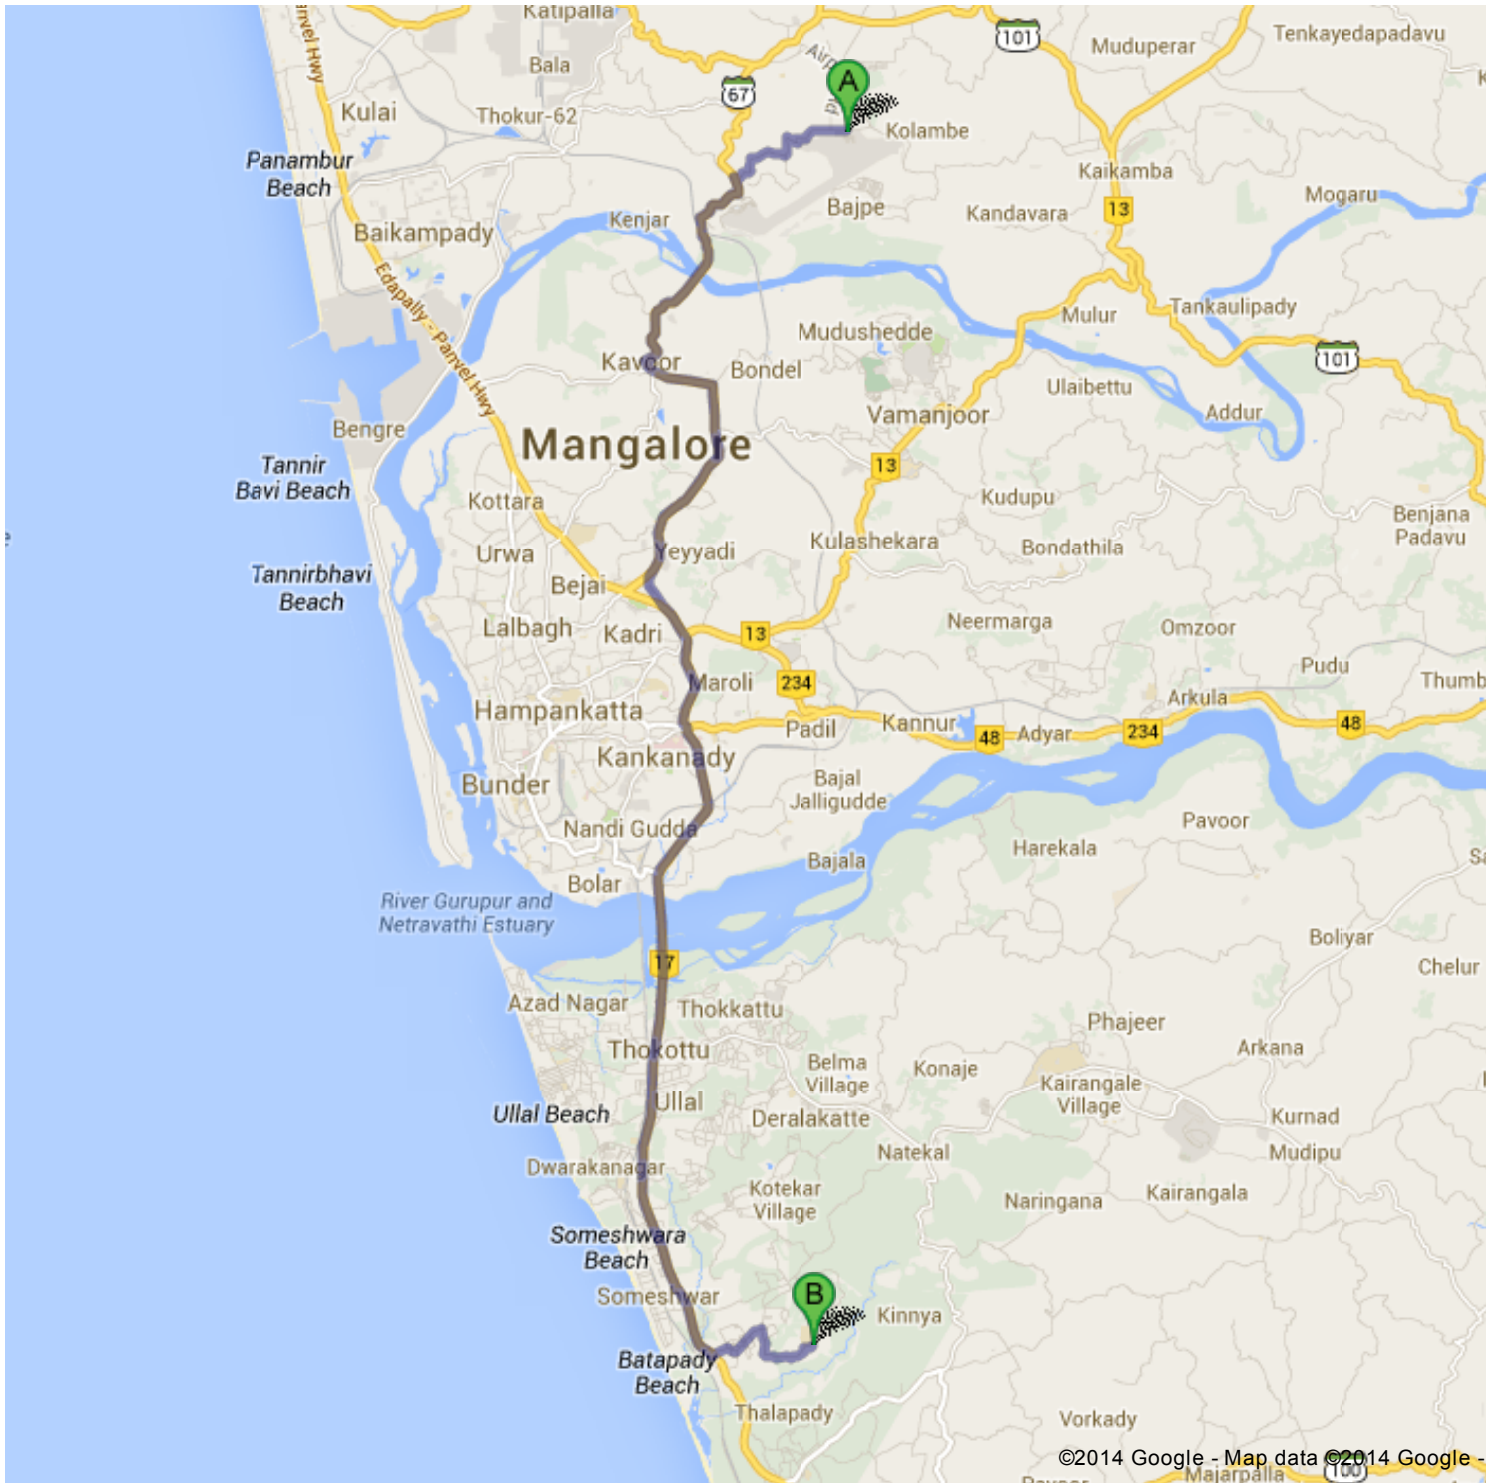

**Directions to Sharada Vidyanikethana Public School**  
devi nagar post talapady off 575022, Thalapady, Kamataka 575023  
**29.4 km – about 53 mins**

**A** **Mangalore International Airport**  
Bajpe, Kenjar, Karnataka 574142

1. Head **west** on **Airport Rd** go 2.8 km  
total 2.8 km

 2. Turn left onto **Bajpe Rd** go 4.5 km  
total 7.3 km

3. Continue onto **Airport Rd/Kavoor Rd** go 4.9 km  
total 12.1 km  
Continue to follow Airport Rd

 4. Turn left go 750 m  
total 12.9 km  
toward Edapally - Panvel Hwy

 5. Slight left onto **Edapally - Panvel Hwy** go 14.1 km  
total 27.0 km  
Go through 1 roundabout

 6. Turn left go 1.1 km  
total 28.0 km

 7. Turn right go 1.4 km  
total 29.4 km  
Destination will be on the left

**B** **Sharada Vidyanikethana Public School**  
devi nagar post talapady off 575022, Thalapady, Karnataka 575023

These directions are for planning purposes only. You may find that construction projects, traffic, weather, or other events may cause conditions to differ from the map results, and you should plan your route accordingly. You must obey all signs or notices regarding your route.