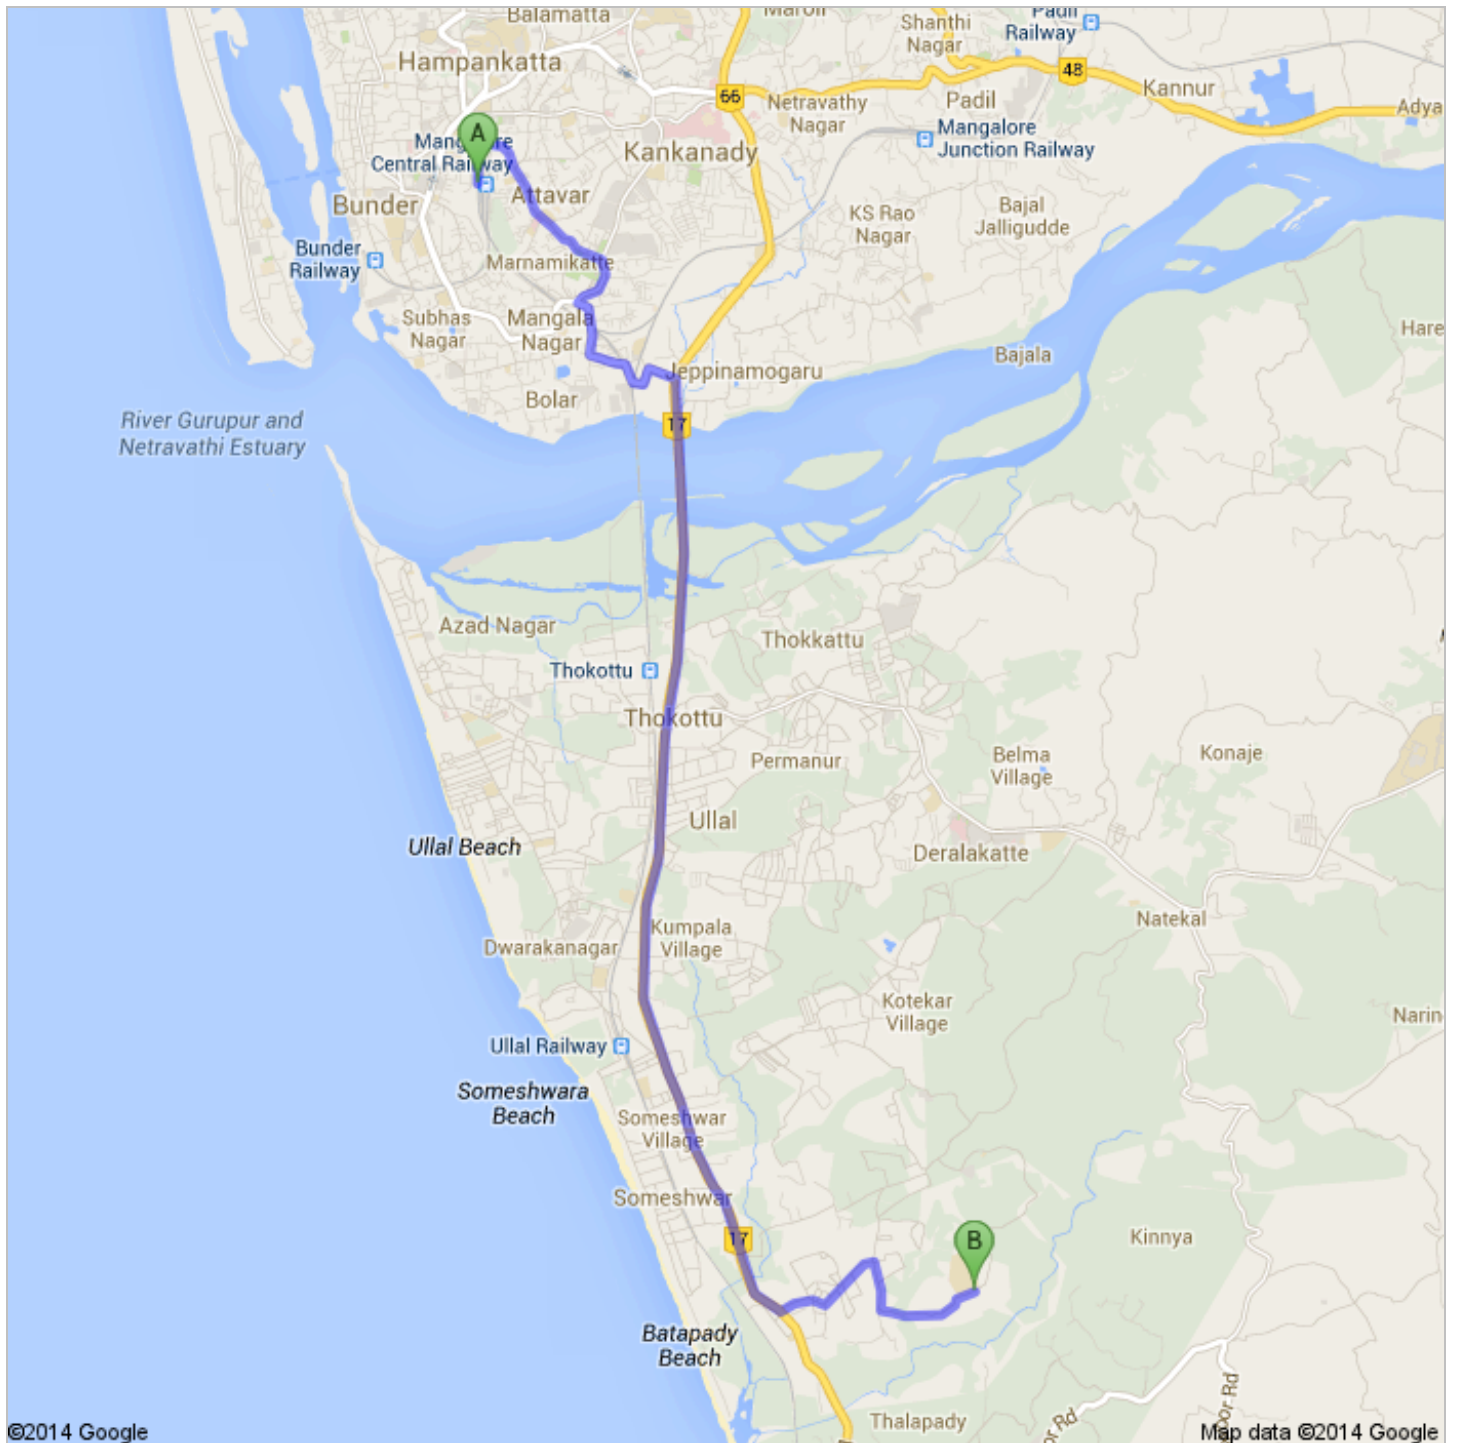

Directions to Sharada Vidyanikethana Public School
devi nagar post talapady off 575022, Thalapady, Karnataka 575023
15.5 km – about 34 mins

A **Mangalore Central Railway Station**
Mangalore, KA

- 1. Head towards **Old Kent Rd** go 230 m
total 230 m
north on Unknown road
- 2. Continue straight go 140 m
total 350 m
onto Old Kent Rd
-  3. Turn right onto **Attavar Rd** go 1.7 km
total 2.0 km
-  4. At the roundabout, take the **2nd** exit go 550 m
total 2.6 km
onto Father Mullers Rd/Nandigudda Rd
Continue to follow Father Mullers Rd
-  5. At the roundabout, take the **1st** exit go 250 m
total 2.8 km
onto Marnamikatta Rd
- 6. Continue onto **Morgans Gate Rd/Railway Over Bridge** go 350 m
total 3.2 km
Continue to follow Morgans Gate Rd
-  7. Turn left go 350 m
total 3.5 km
-  8. Turn right go 450 m
total 3.9 km
toward Edapally - Panvel Hwy
-  9. Turn right go 260 m
total 4.2 km
toward Edapally - Panvel Hwy
-  10. Turn right onto **Edapally - Panvel Hwy** go 8.8 km
total 13.0 km
-  11. Turn left go 1.1 km
total 14.1 km
-  12. Turn right go 1.4 km
total 15.5 km
Destination will be on the left

B **Sharada Vidyanikethana Public School**
devi nagar post talapady off 575022, Thalapady, Karnataka 575023

These directions are for planning purposes only. You may find that construction projects, traffic, weather, or other events may cause conditions to differ from the map results, and you should plan your route accordingly. You must obey all signs or notices regarding your route.

Map data ©2014 Google

Directions weren't right? Please find your route on maps.google.co.in and click "Report a problem" at the bottom left.