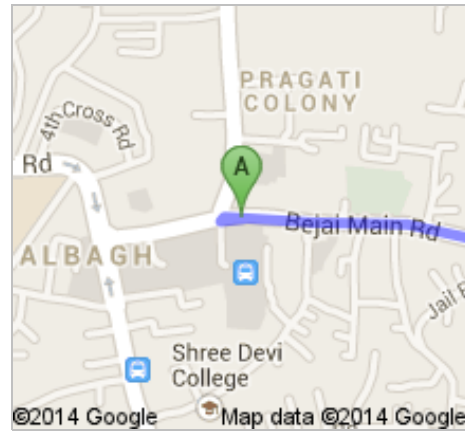

**Directions to Sharada Vidyanikethana Public School**  
devi nagar post talapady off 575022, Thalapady, Karnataka 575023  
**19.1 km – about 38 mins**

## Karnataka State Road Transport Corporation Bus Depot

Bejai Main Rd, Bejai, Mangalore, KA 575003

### 1. Head towards **Bejai Kavour Rd**

west on Bejai Main Rd

go 50 m  
total 50 m

### 3. Turn right onto **Edapally - Panvel Hwy**

Go through 1 roundabout

go 14.9 km  
total 16.6 km