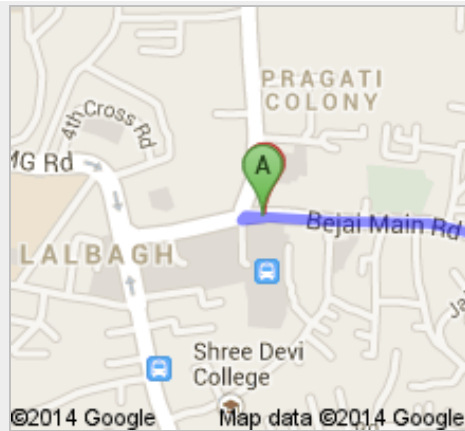

**Directions to Sharada Vidyanikethana Public School**  
devi nagar post talapady off 575022, Thalapady, Karnataka 575023  
**19.1 km – about 38 mins**

## Karnataka State Road Transport Corporation Bus Depot

Bejai Main Rd, Bejai, Mangalore, KA 575003

### 1. Head towards **Bejai Kavour Rd**

west on Bejai Main Rd

go 50 m  
total 50 m

### 2. Make a U-turn at **Bejai Kavour Rd**

Go through 1 roundabout

go 1.7 km  
total 1.8 km