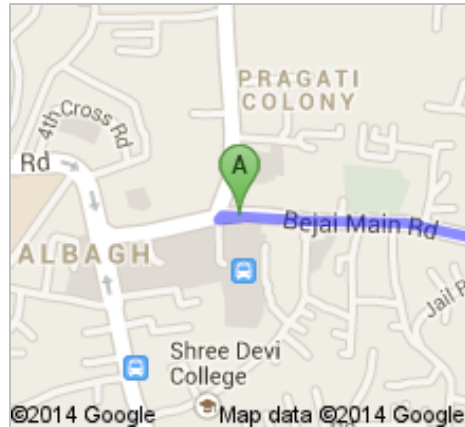

**Directions to Sharada Vidyanikethana Public School**  
devi nagar post talapady off 575022, Thalapady, Karnataka 575023  
**19.1 km – about 38 mins**

## Karnataka State Road Transport Corporation Bus Depot

Bejai Main Rd, Bejai, Mangalore, KA 575003

### 1. Head towards **Bejai Kavour Rd**

west on Bejai Main Rd

go 50 m  
total 50 m

### 3. Turn right onto **Edapally - Panvel Hwy**

Go through 1 roundabout

go 14.9 km  
total 16.6 km