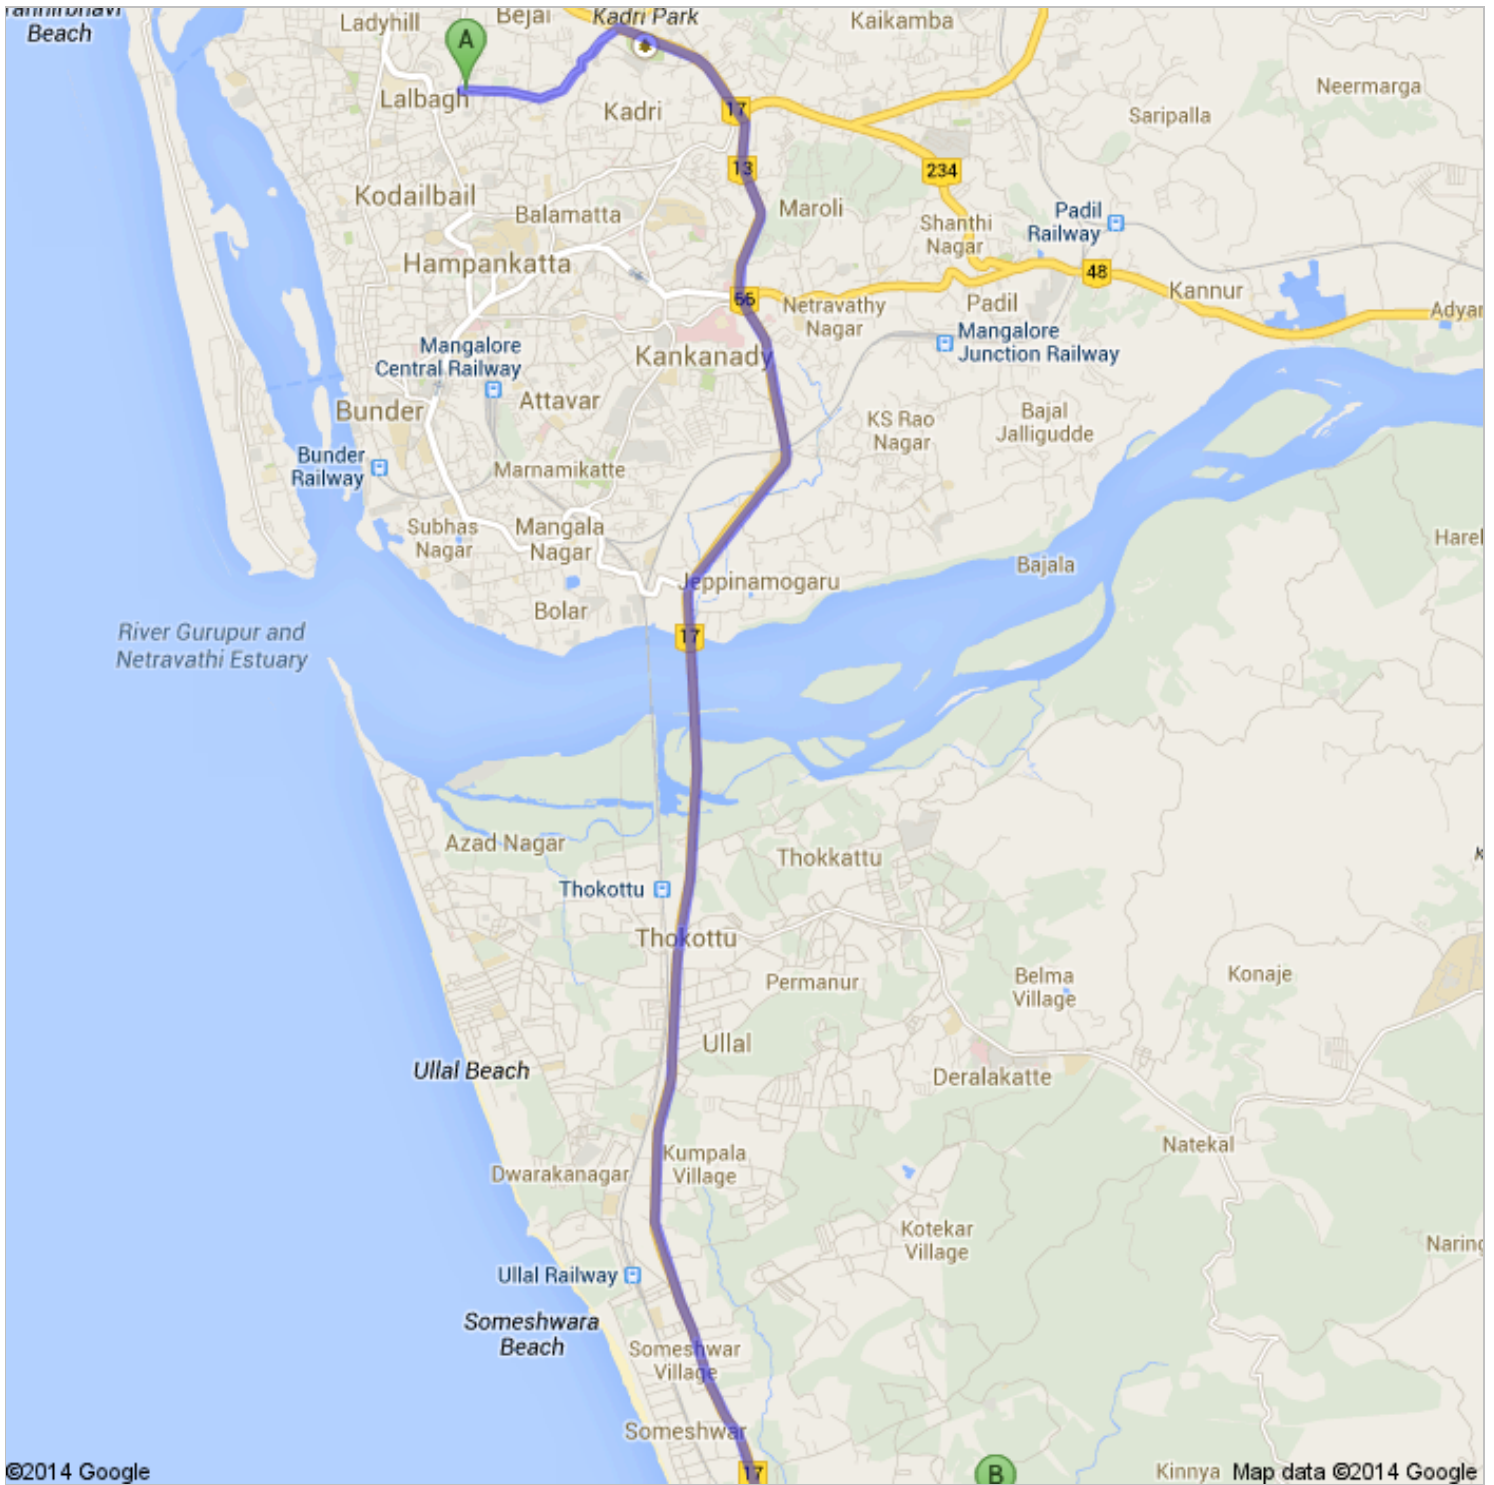

**Directions to Sharada Vidyanikethana Public School**  
devi nagar post talapady off 575022, Thalapady, Karnataka 575023  
**19.1 km – about 38 mins**

### 1. Head towards **Bejai Kavour Rd**

west on Bejai Main Rd

go 50 m  
total 50 m

### 2. Make a U-turn at **Bejai Kavour Rd**

Go through 1 roundabout

go 1.7 km  
total 1.8 km

### 3. Turn right onto **Edapally - Panvel Hwy**

Go through 1 roundabout

go 14.9 km  
total 16.6 km